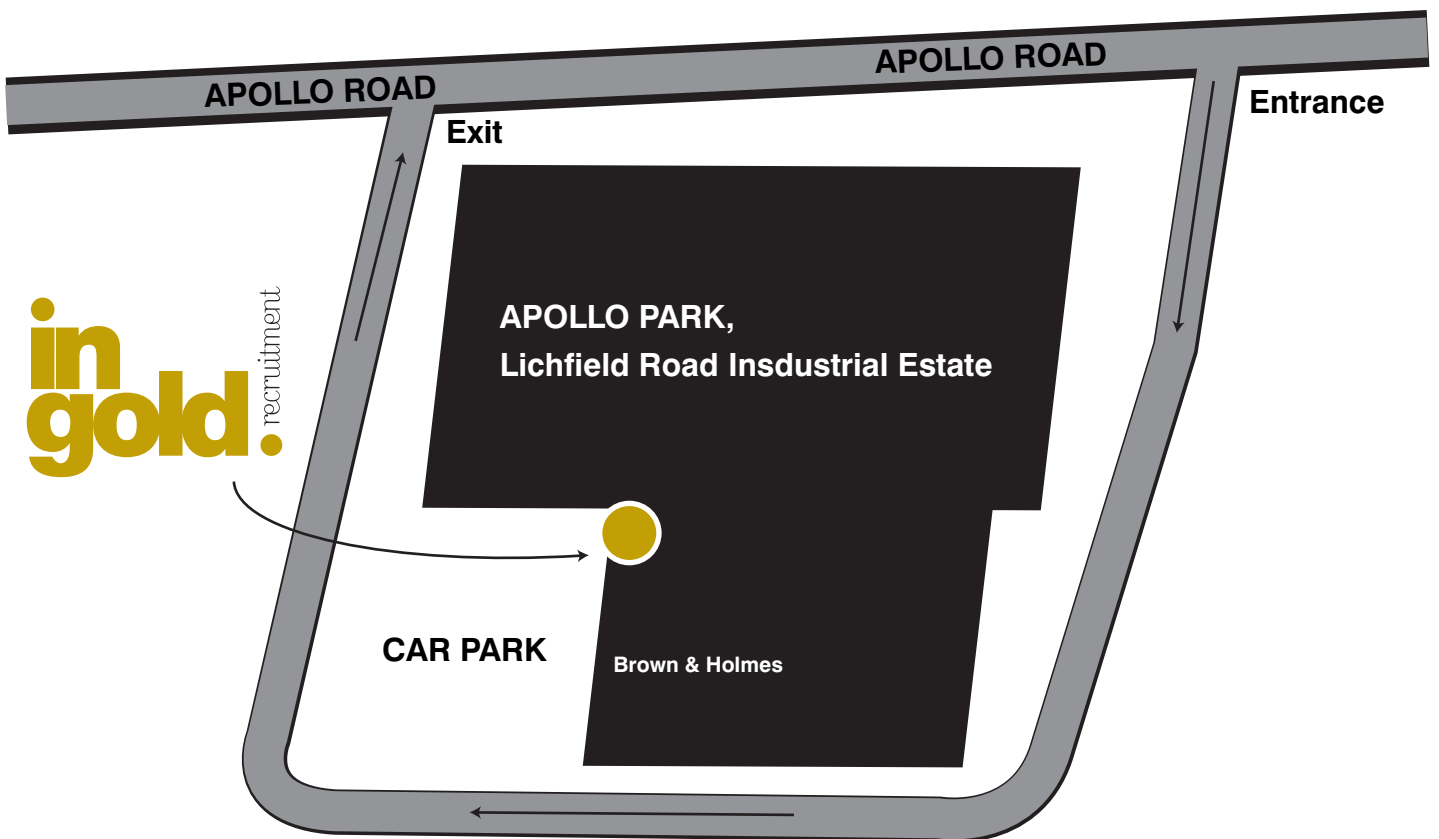

email: info@ingoldrecruitment.com
call us on: 01827 55500

Turn into Apollo Industrial Estate follow the road round until you see Brown & Holmes Park in a space in front of the unit. We are on the left in the corner as you face the building.